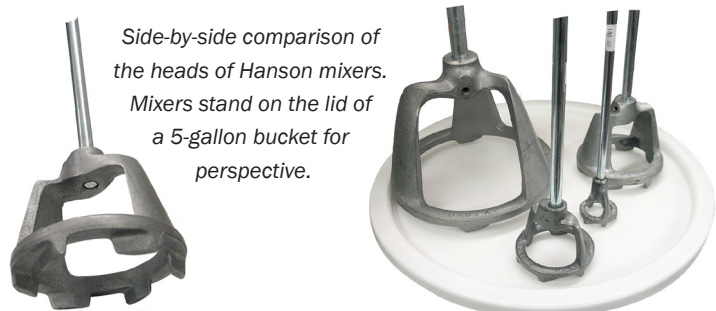

These stainless steel wire whips are great for smaller containers where you need to stir up your glazes or other liquids. They work well for glazes that are not settled.

Item	Length	Handle	Price
PL7	7"	Wire	\$1.99
PL8	8"	Wire	\$5.99
PL12	12"	Wire	\$8.99
PL20	20" (made here in Portland, OR!)	Wood	\$24.00

MORTAR & PESTLE

One of the oldest grinding tools known. Made from polished marble for toughness, weight and durability. 4" tall.

FR3836.....\$22.00

HANSON MIXERS

The cleat-like teeth on the bottom of these mixers do a great job of digging, chewing up and mixing the solid materials that settle to slip buckets, glaze jars, and other containers.

Item	Head size	Shaft	Price
HM001	1¼" wide	8⅞" length	\$11.50
HM002	2¼" wide	13" length	\$18.25
HM003	3 3/16" wide	17" length	\$26.75
HM003L	3 3/16" wide	22" length	\$28.75
HM006	5 7/8" wide	23½" length	\$67.50