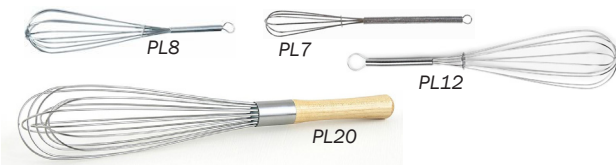

The Echo Clay-pron is specially designed for throwing on the wheel! Unique overlap split design allows full coverage for your legs Top quality lightweight cotton, 48" long, with side pocket & neckstrap, and available in four colors! The Black Stallion TruGuard™ 200 is a 9oz. flame resistant cotton with adjustable neck and leg straps.

EAD **Denim Blue**, EAG **Olive Green**, EAP **Purple**, EAS **Silver Gray** \$49.95
 ASLBlack Stallion Split-Leg Apron \$21.00

• • • For more information go to: georgies.com/dust • • •

STEEL WIRE WHIPS

These stainless steel wire whips are great for smaller containers where you need to stir up your glazes or other liquids. They work well for glazes that are not settled.

Item	Length	Handle	Price
PL7	7"	Wire	\$1.99
PL8	8"	Wire	\$5.99
PL12	12"	Wire	\$8.99
PL20	20" (made here in Portland, OR!)	Wood	\$24.00